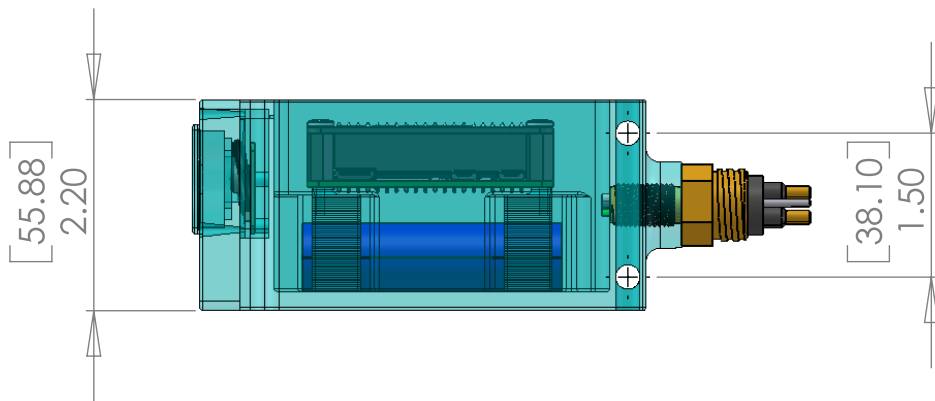

Optical Specifications

Lens	3.04 mm Fixed Focus F2.0
FOV in Air	62.2° H x 48.8° V

Video Specifications

Image Sensor	Sony IMX219
Sensor Resolution	3280 x 2464 pixels
Sensor Image Area	3.68mm x 2.76mm (4.6mm diagonal)
Pixel Size	1.12 µm x 1.12 µm
Optical Size	¼ inch
Video Modes	1080p30 720p60 and 640 480p60/90
Still Resolution	8 Megapixel

Housing	SLA / Urethane Potted Matrix
Port	Polished Borosilicate Glass
Dimensions (w/o connector)	4.72 [119.89] x 2.10 [53.34] x 2.20 [38.1] (inch [mm])
Weight	1.09 lb [497 g]

Juice Robotics LLC
307 Oliphant Lane, Unit 25
Middletown RI 02840

www.juicerobotics.com
contact@juicerobotics.com

Pin	Function
1	Gnd
2	5V
3	Enable
4	

MCBH4M

inch [mm]

DEEPi 1L

- Live Video IP Camera
- 1000 / 3000 m rated

Optical Specifications

Lens	3.04 mm Fixed Focus F2.0
FOV in Air	62.2° H x 48.8° V

Video Specifications

Image Sensor	Sony IMX219
Sensor Resolution	3280 x 2464 pixels
Sensor Image Area	3.68mm x 2.76mm (4.6mm diagonal)
Pixel Size	1.12 µm x 1.12 µm
Optical Size	¼ inch
Video Modes	1080p30 720p60 and 640 480p60/90
Still Resolution	8 Megapixel