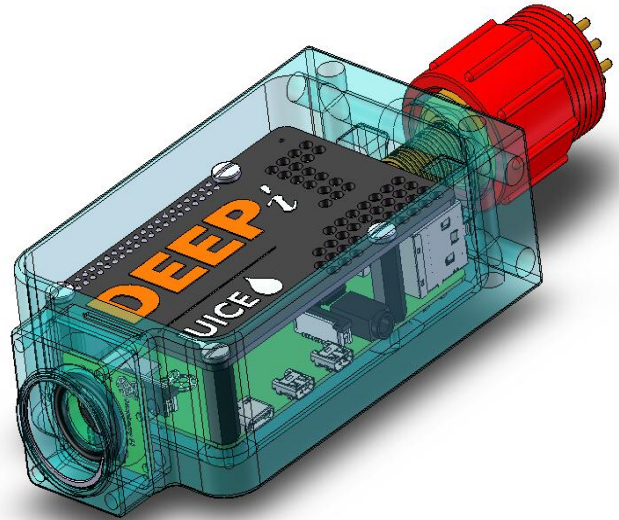

Housing	SLA / Urethane Potted Matrix
Port	Polished Borosilicate Glass
Dimensions (w/o connector)	4.72 [119.89] x 2.10 [53.34] x 2.20 [38.1] (inch [mm])
Weight	1.09 lb [497 g]

Juice Robotics LLC
307 Oliphant Lane, Unit 25
Middletown RI 02840

www.juicerobotics.com
contact@juicerobotics.com

Pin	Function
1	Gnd
2	5V
3	Enable
4	

MCBH4M

inch [mm]

DEEPi 1L

- Live Video IP Camera
- 1000 / 3000 m rated

Optical Specifications

Lens	3.04 mm Fixed Focus F2.0
FOV in Air	62.2° H x 48.8° V

Video Specifications

Image Sensor	Sony IMX219
Sensor Resolution	3280 x 2464 pixels
Sensor Image Area	3.68mm x 2.76mm (4.6mm diagonal)
Pixel Size	1.12 µm x 1.12 µm
Optical Size	¼ inch
Video Modes	1080p30 720p60 and 640 480p60/90
Still Resolution	8 Megapixel

Input Voltage Range	9-36VDC
Power Consumption	5W max

Mechanical Specifications

Housing	SLA / Urethane Potted Matrix
Port	Polished Borosilicate Glass
Dimensions (w/o connector)	5.34 [135.67] x 2.70 [68.7] x 1.50 [38.1] (inch [mm])
Weight	.76 lb [346 g]