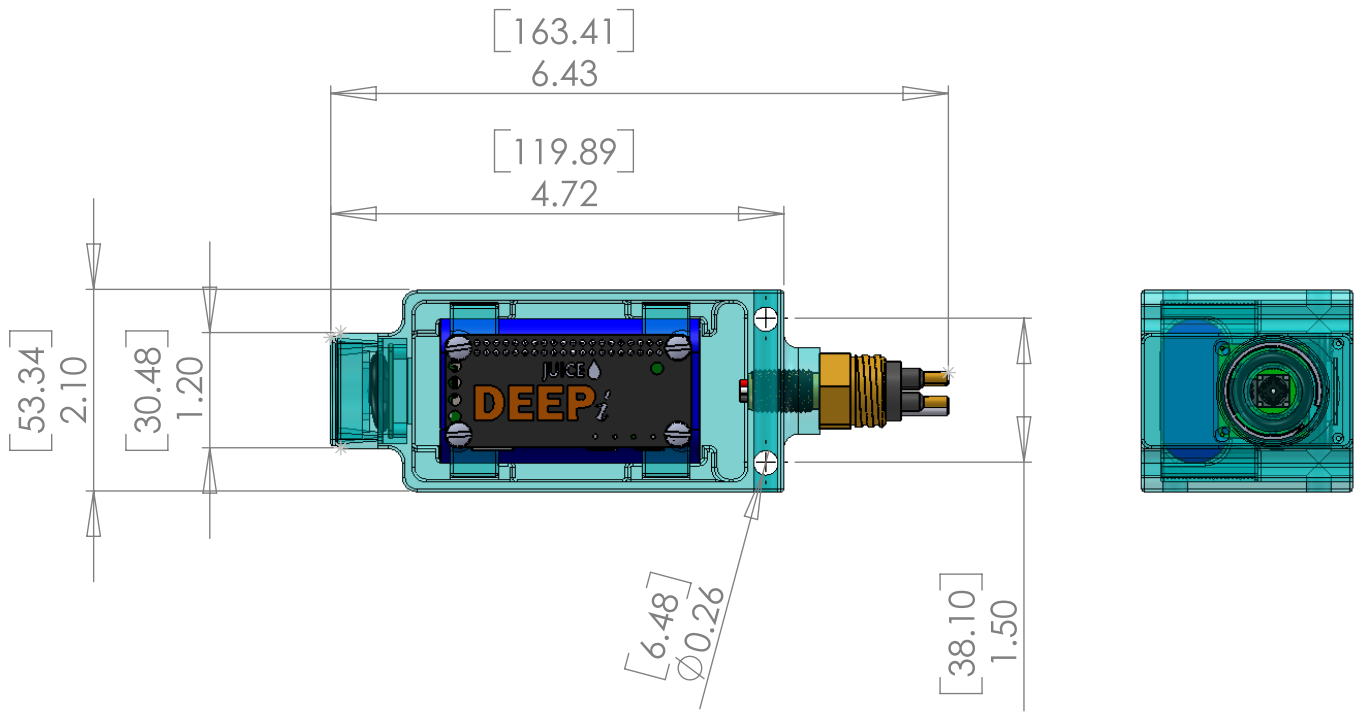

Optical Specifications

Lens	3.04 mm Fixed Focus F2.0
FOV in Air	62.2° H x 48.8° V

Video Specifications

Image Sensor	Sony IMX219
Sensor Resolution	3280 x 2464 pixels
Sensor Image Area	3.68mm x 2.76mm (4.6mm diagonal)
Pixel Size	1.12 µm x 1.12 µm
Optical Size	¼ inch
Video Modes	1080p30 720p60 and 640 480p60/90
Still Resolution	8 Megapixel

Housing	SLA / Urethane Potted Matrix
Port	Polished Borosilicate Glass
Dimensions (w/o connector)	4.72 [119.89] x 2.10 [53.34] x 2.20 [38.1] (inch [mm])
Weight	1.09 lb [497 g]

Juice Robotics LLC
307 Oliphant Lane, Unit 25
Middletown RI 02840

www.juicerobotics.com
contact@juicerobotics.com

Pin	Function
1	Gnd
2	5V
3	Enable
4	

MCBH4M

inch [mm]

DEEPi 1L

- Live Video IP Camera
- 1000 / 3000 m rated

Optical Specifications

Lens	3.04 mm Fixed Focus F2.0
FOV in Air	62.2° H x 48.8° V

Video Specifications

Image Sensor	Sony IMX219
Sensor Resolution	3280 x 2464 pixels
Sensor Image Area	3.68mm x 2.76mm (4.6mm diagonal)
Pixel Size	1.12 µm x 1.12 µm
Optical Size	¼ inch
Video Modes	1080p30 720p60 and 640 480p60/90
Still Resolution	8 Megapixel