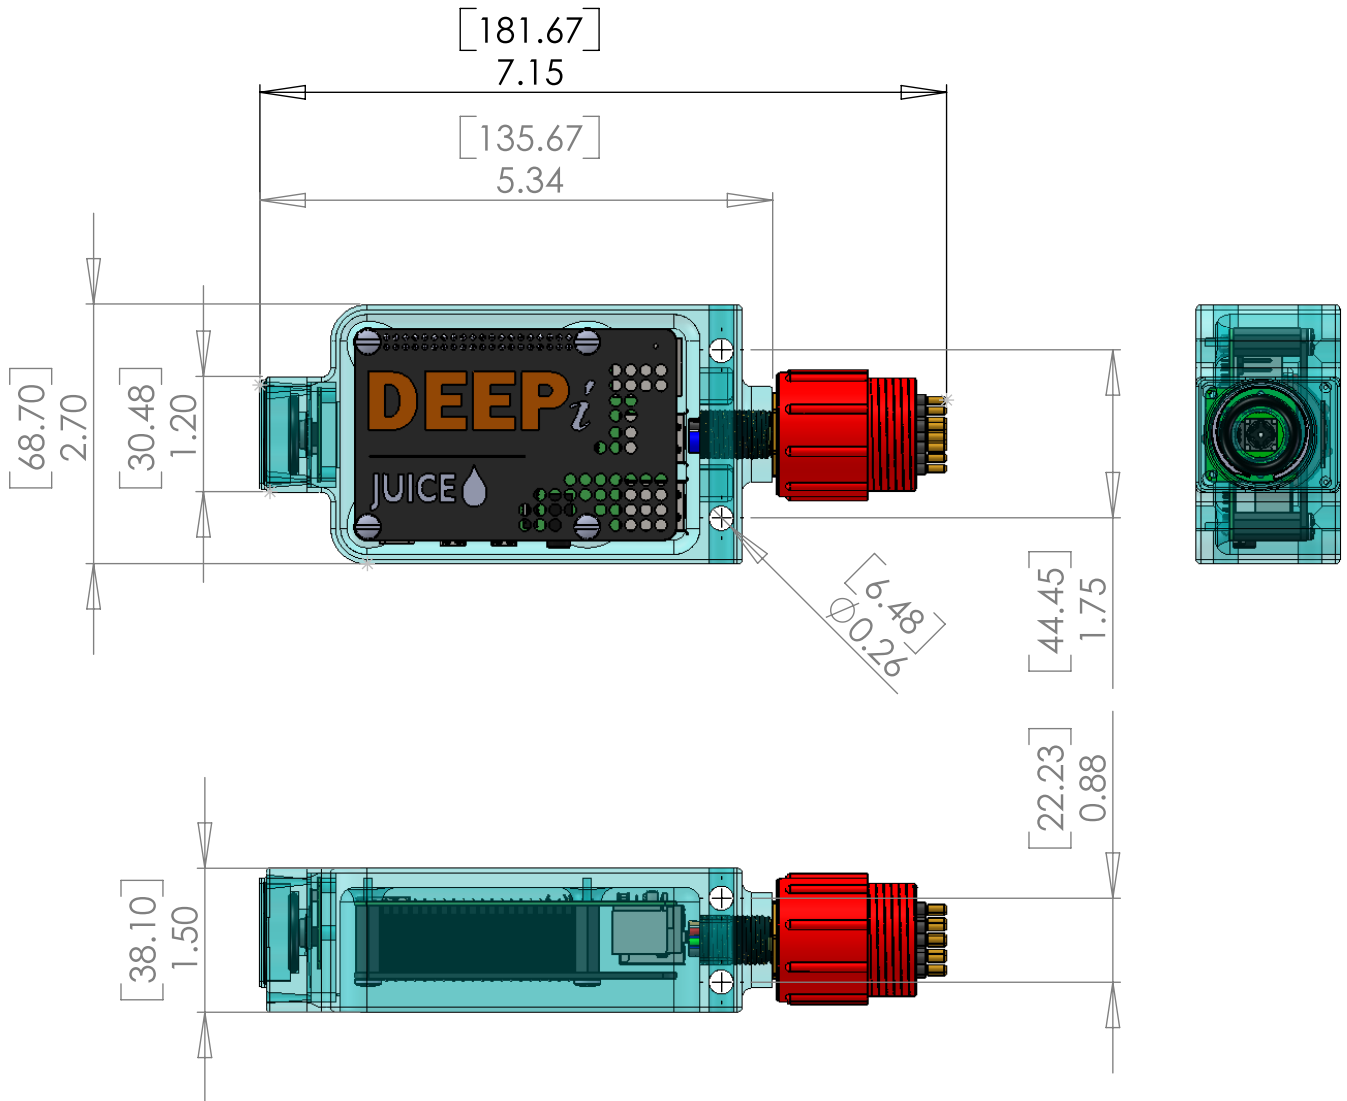

Pin	Function
1	Ground
2	N/C
3	9-36V
4-11	RJ-45 / T568 B
12	N/C
13	N/C

inch [mm]