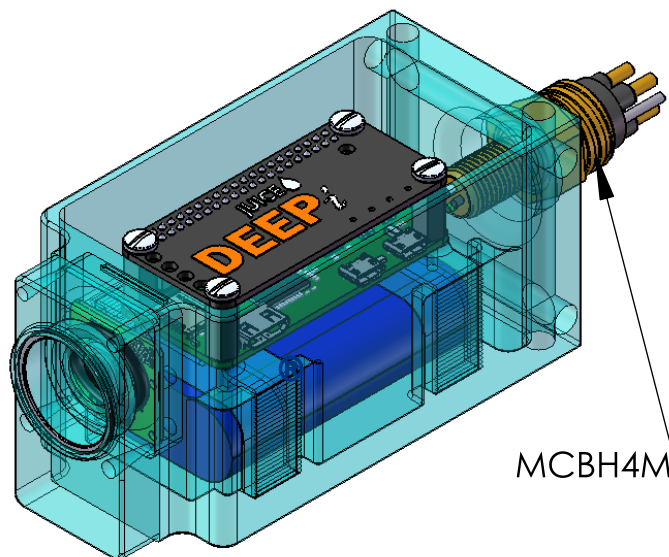

Optical Specifications

Lens	3.04 mm Fixed Focus F2.0
FOV in Air	62.2° H x 48.8° V

Video Specifications

Image Sensor	Sony IMX219
Sensor Resolution	3280 x 2464 pixels
Sensor Image Area	3.68mm x 2.76mm (4.6mm diagonal)
Pixel Size	1.12 µm x 1.12 µm
Optical Size	¼ inch
Video Modes	1080p30 720p60 and 640 480p60/90
Still Resolution	8 Megapixel

Housing	SLA / Urethane Potted Matrix
Port	Polished Borosilicate Glass
Dimensions (w/o connector)	4.72 [119.89] x 2.10 [53.34] x 2.20 [38.1] (inch [mm])
Weight	1.09 lb [497 g]

Juice Robotics LLC
307 Oliphant Lane, Unit 25
Middletown RI 02840

www.juicerobotics.com
contact@juicerobotics.com

Pin	Function
1	Gnd
2	5V
3	Enable
4	

MCBH4M

inch [mm]

DEEPi 1L

- Live Video IP Camera
- 1000 / 3000 m rated

Optical Specifications

Lens	3.04 mm Fixed Focus F2.0
FOV in Air	62.2° H x 48.8° V

Video Specifications

Image Sensor	Sony IMX219
Sensor Resolution	3280 x 2464 pixels
Sensor Image Area	3.68mm x 2.76mm (4.6mm diagonal)
Pixel Size	1.12 µm x 1.12 µm
Optical Size	¼ inch
Video Modes	1080p30 720p60 and 640 480p60/90
Still Resolution	8 Megapixel