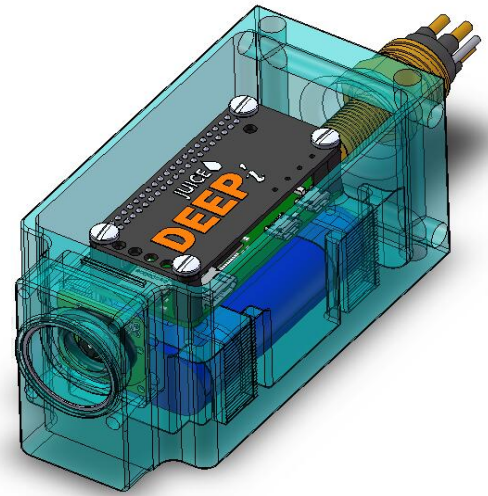

DEEPi 1

-Stand Alone 1080p Video Camera
- 1000 / 3000 m rated

Performance Specifications

Battery Life	4 Hrs
On Board Recording Capacity	256 GB
Video Triggering	Enable Dummy <i>Custom triggering schemes available upon request.</i>
Charging Voltage (Nominal)	5V
Typical Charging Time	2.1 Hrs

Optical Specifications

Lens	3.04 mm Fixed Focus F2.0
FOV in Air	62.2° H x 48.8° V

Video Specifications

Image Sensor	Sony IMX219
Sensor Resolution	3280 x 2464 pixels
Sensor Image Area	3.68mm x 2.76mm (4.6mm diagonal)
Pixel Size	1.12 µm x 1.12 µm
Optical Size	¼ inch
Video Modes	1080p30 720p60 and 640 480p60/90
Still Resolution	8 Megapixel

www.juicerobotics.com
contact@juicerobotics.com

Pin	Function
1	Gnd
2	5V
3	Enable
4	

MCBH4M

inch [mm]

DEEPi 1L

- Live Video IP Camera
- 1000 / 3000 m rated

Optical Specifications

Lens	3.04 mm Fixed Focus F2.0
FOV in Air	62.2° H x 48.8° V

Video Specifications

Image Sensor	Sony IMX219
Sensor Resolution	3280 x 2464 pixels
Sensor Image Area	3.68mm x 2.76mm (4.6mm diagonal)
Pixel Size	1.12 µm x 1.12 µm
Optical Size	¼ inch
Video Modes	1080p30 720p60 and 640 480p60/90
Still Resolution	8 Megapixel