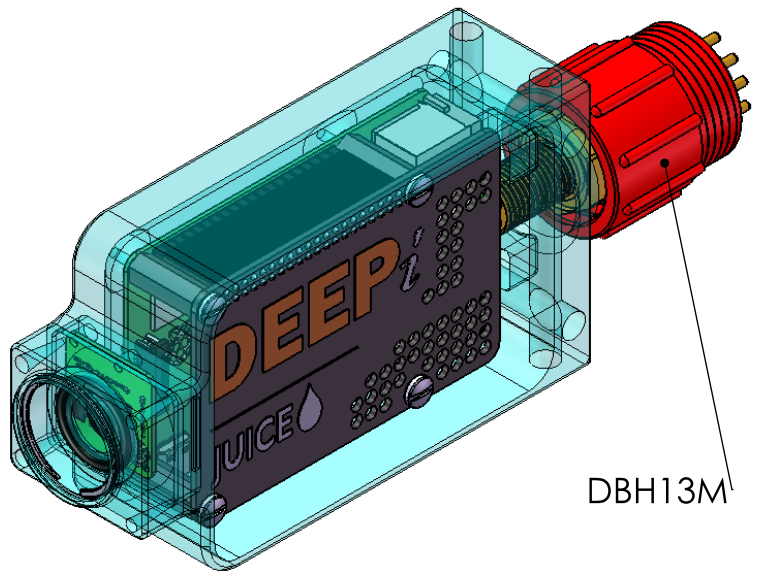

Input Voltage Range	9-36VDC
Power Consumption	5W max

Mechanical Specifications

Housing	SLA / Urethane Potted Matrix
Port	Polished Borosilicate Glass
Dimensions (w/o connector)	5.34 [135.67] x 2.70 [68.7] x 1.50 [38.1] (inch [mm])
Weight	.76 lb [346 g]

Juice Robotics LLC
307 Oliphant Lane, Unit 25
Middletown RI 02840

www.juicerobotics.com
contact@juicerobotics.com

Pin	Function
1	Ground
2	N/C
3	9-36V
4-11	RJ-45 / T568 B
12	N/C
13	N/C

inch [mm]

DBH13M