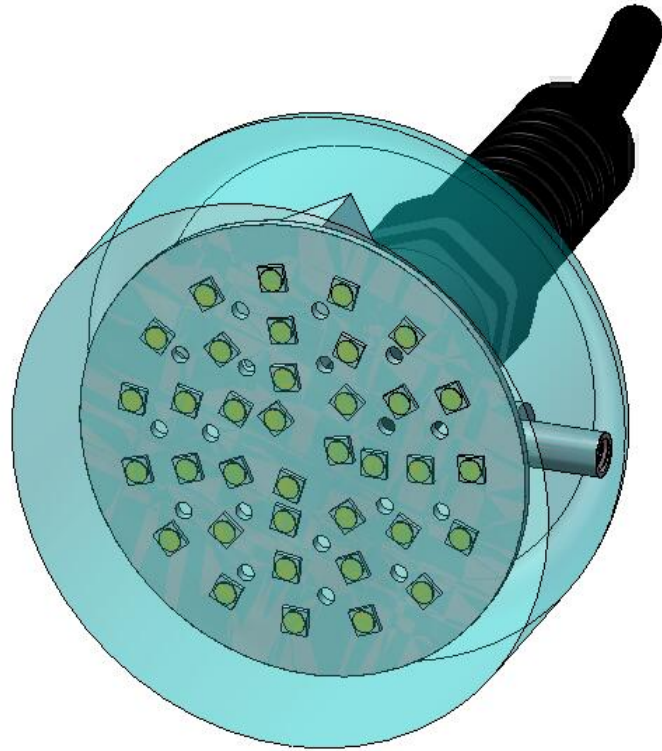

ICE LITE - 6W

- 480 lumen
- 1000 / 3000 m rated
- 6 Watt power draw

Optical Specifications

Light Output	480 lm
Light Color (K)	3000, 4240, 6020

Environmental Specifications

Depth Rating	1000m standard 3000m optional
Operating Temperature	-10 ° C to 50 ° C (14 ° F to 122 ° F)

Electrical Specifications

Input Voltage Range	11-18VDC
Power Consumption	6W max

Mechanical Specifications

Housing	Urethane Potted Matrix
Dimensions (w/o connector)	3.25 [82.55] Dia, 1.5 [38.10] Thick (inch [mm])
Weight	.67 lb [306 g]

Juice Robotics LLC
307 Oliphant Lane, Unit 25
Middletown RI 02840

www.juicerobotics.com
contact@juicerobotics.com

10 foot [3.05m] SJOOW whip standard
Other termination options available upon request

1/4-20 Insert, .375 [9.53] max depth

Wire Color	Function
Black	Gnd
White	Vcc

inch [mm]