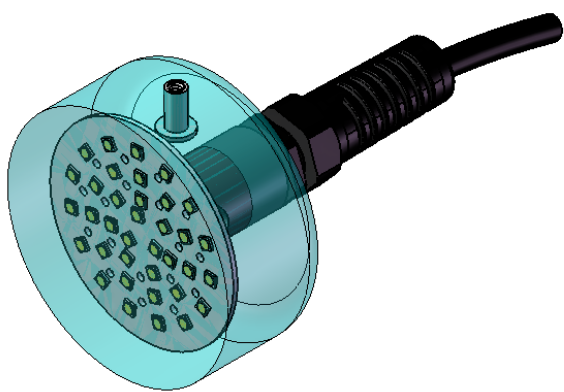

ICE LITE - 6W

- 480 lumen
- 1000 / 3000 m rated
- 6 Watt power draw

Optical Specifications

Light Output	480 lm
Light Color (K)	3000, 4240, 6020

Environmental Specifications

Depth Rating	1000m standard 3000m optional
Operating Temperature	-10 ° C to 50 ° C (14 ° F to 122 ° F)

Electrical Specifications

Input Voltage Range	11-18VDC
Power Consumption	6W max

Mechanical Specifications

Housing	Urethane Potted Matrix
Dimensions (w/o connector)	3.25 [82.55] Dia, 1.5 [38.10] Thick (inch [mm])
Weight	.67 lb [306 g]

Juice Robotics LLC
307 Oliphant Lane, Unit 25
Middletown RI 02840

www.juicerobotics.com
contact@juicerobotics.com

10 foot [3.05m] SJOOW whip standard
Other termination options available upon request

1/4-20 Insert, .375 [9.53] max depth

Wire Color	Function
Black	Gnd
White	Vcc

inch [mm]