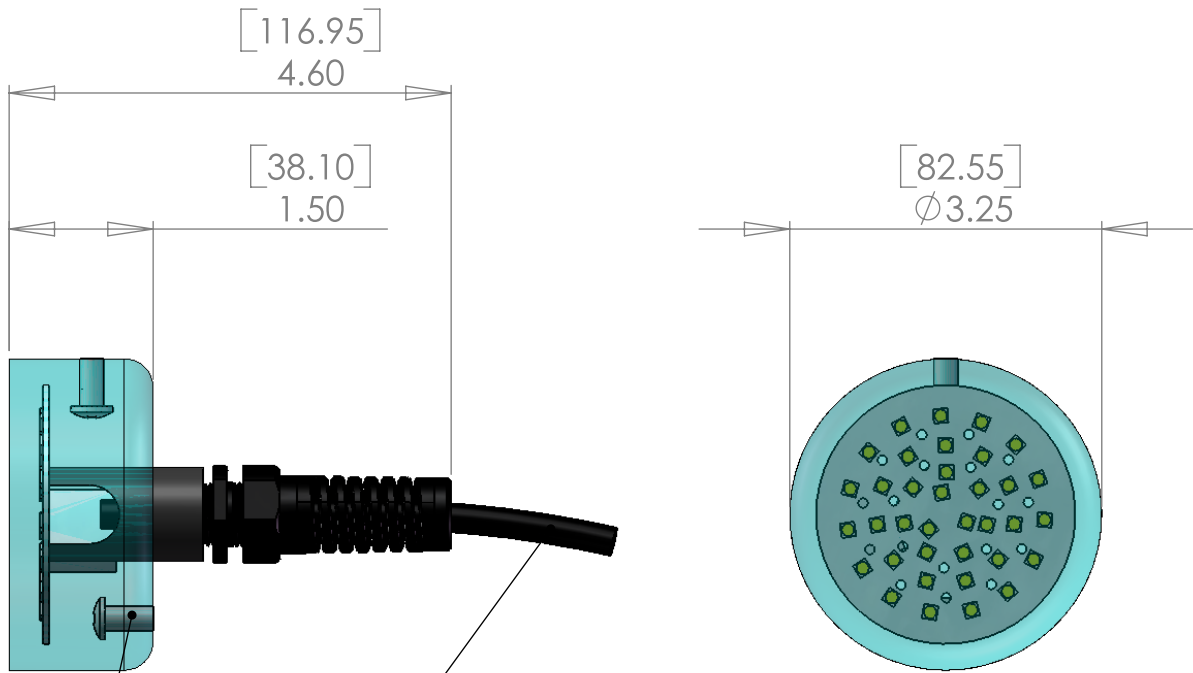

ICE LITE - 6W

- 480 lumen
- 1000 / 3000 m rated
- 6 Watt power draw

Optical Specifications

Light Output	480 lm
Light Color (K)	3000, 4240, 6020

Environmental Specifications

Depth Rating	1000m standard 3000m optional
Operating Temperature	-10 ° C to 50 ° C (14 ° F to 122 ° F)

Electrical Specifications

Input Voltage Range	11-18VDC
Power Consumption	6W max

Mechanical Specifications

Housing	Urethane Potted Matrix
Dimensions (w/o connector)	3.25 [82.55] Dia, 1.5 [38.10] Thick (inch [mm])
Weight	.67 lb [306 g]

Juice Robotics LLC
307 Oliphant Lane, Unit 25
Middletown RI 02840

www.juicerobotics.com
contact@juicerobotics.com

10 foot [3.05m] SJOOW whip standard
Other termination options available upon request

1/4-20 Insert, .375 [9.53] max depth

Wire Color	Function
Black	Gnd
White	Vcc

inch [mm]